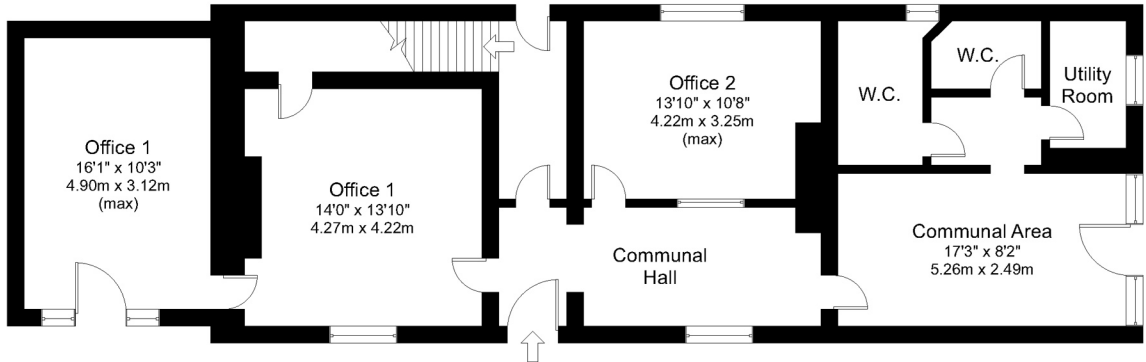

First Floor

Ground Floor

Gross internal floor area (approx.): 163.1 sq m (1,756 sq ft)

Not to Scale. Copyright © Apex Plans.  
For illustrative purposes only.