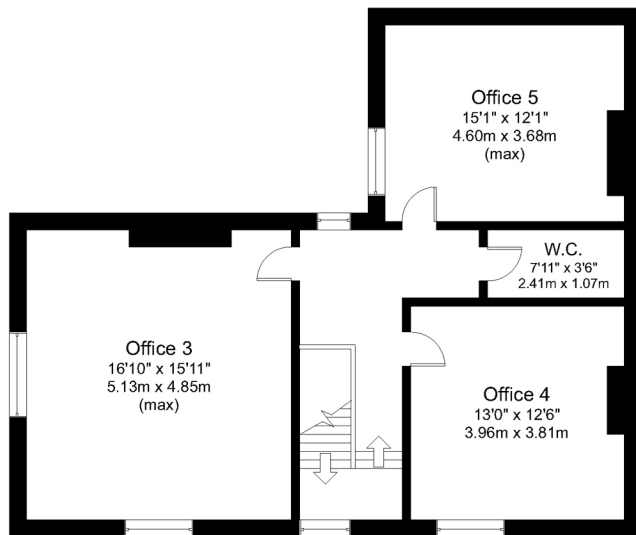

Ground Floor

First Floor

Yorkshire House

Gross internal floor area (approx.): 177.5 sq m (1,911 sq ft)

Not to Scale. Copyright © Apex Plans.
For illustrative purposes only.